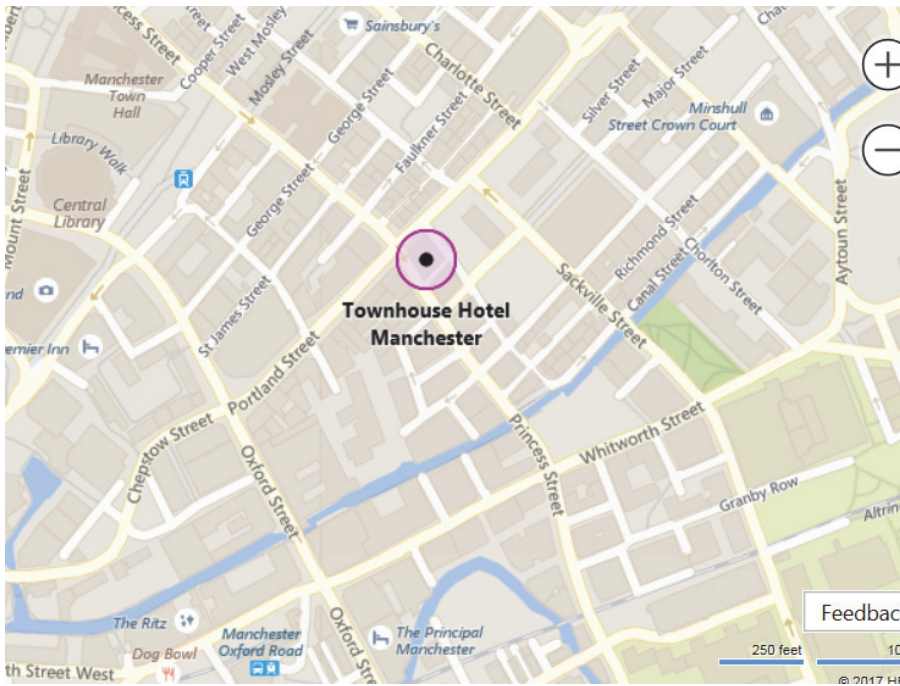

Tutorial Venue Map

Townhouse Hotel Manchester

101 Portland Street

Manchester

MI 6DF

Tel: 02476 369590

The Actuarial Education Company
On behalf of **Institute and Faculty of Actuaries**